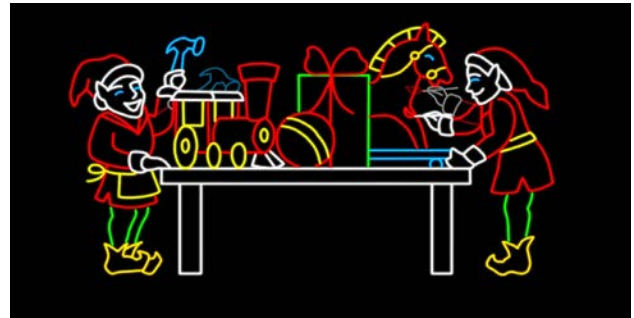

# 2D SILHOUETTES

ITEM	PRICE
Season's Greetings with Holly Marquee	\$7,383.00

ITEM	PRICE
Toy Train (Animated) <small>Toy Train (Animated) 28' X 9'</small>	\$12,053.00

ITEM	PRICE
Season's Greetings with Snowflakes	\$7,695.00