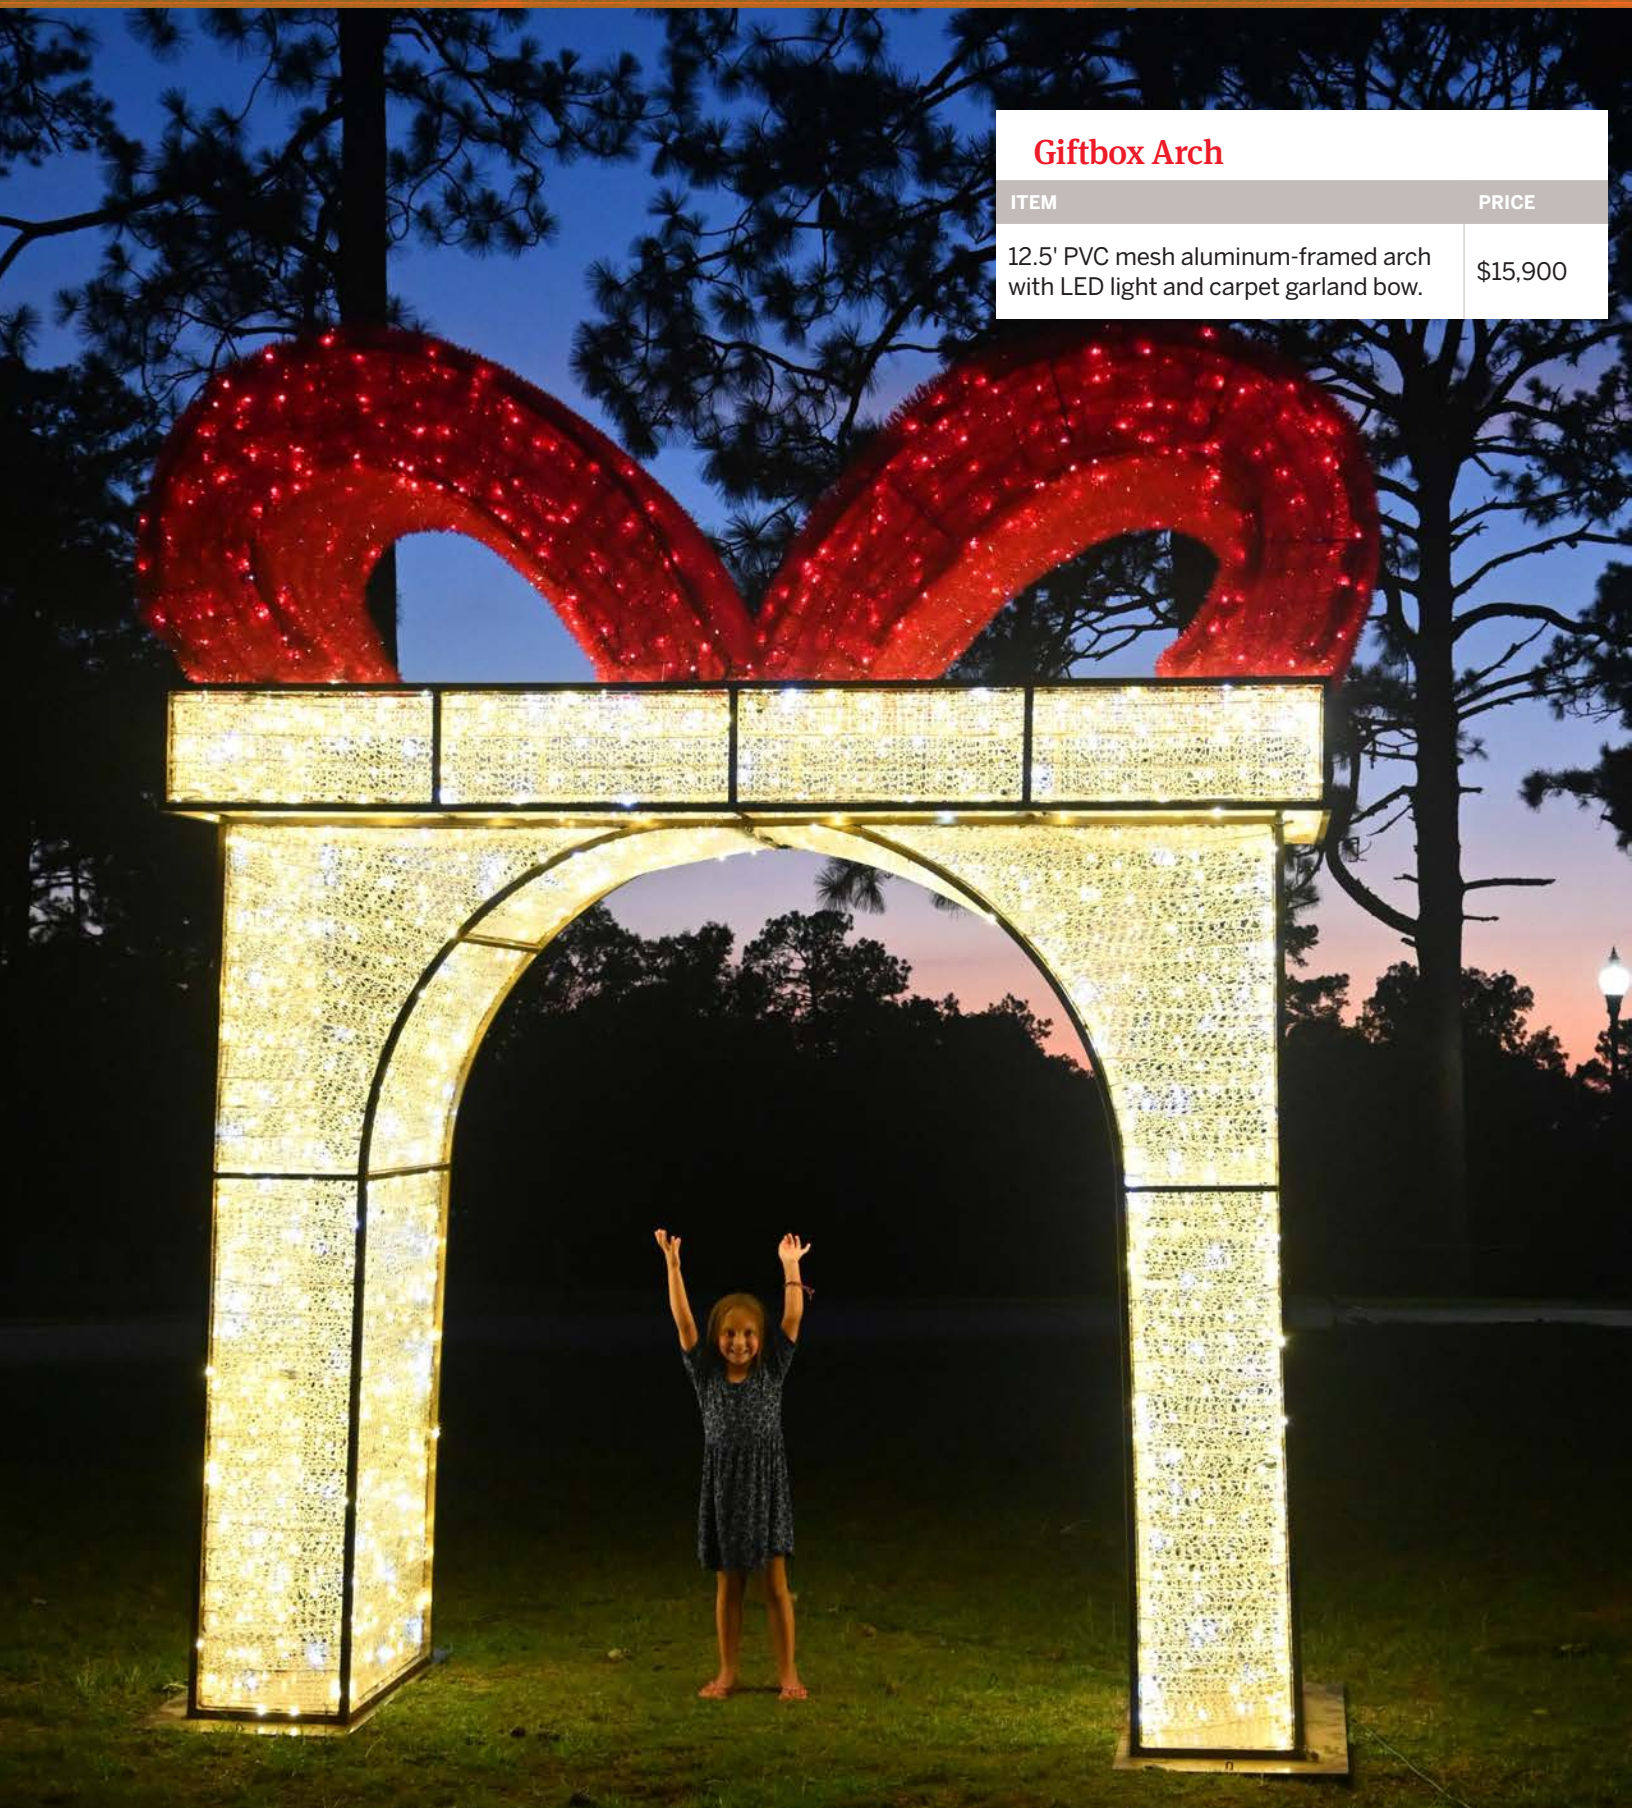

FABRICATED DISPLAYS

Giftbox Arch

ITEM

PRICE

12.5' PVC mesh aluminum-framed arch with LED light and carpet garland bow.

$15,900