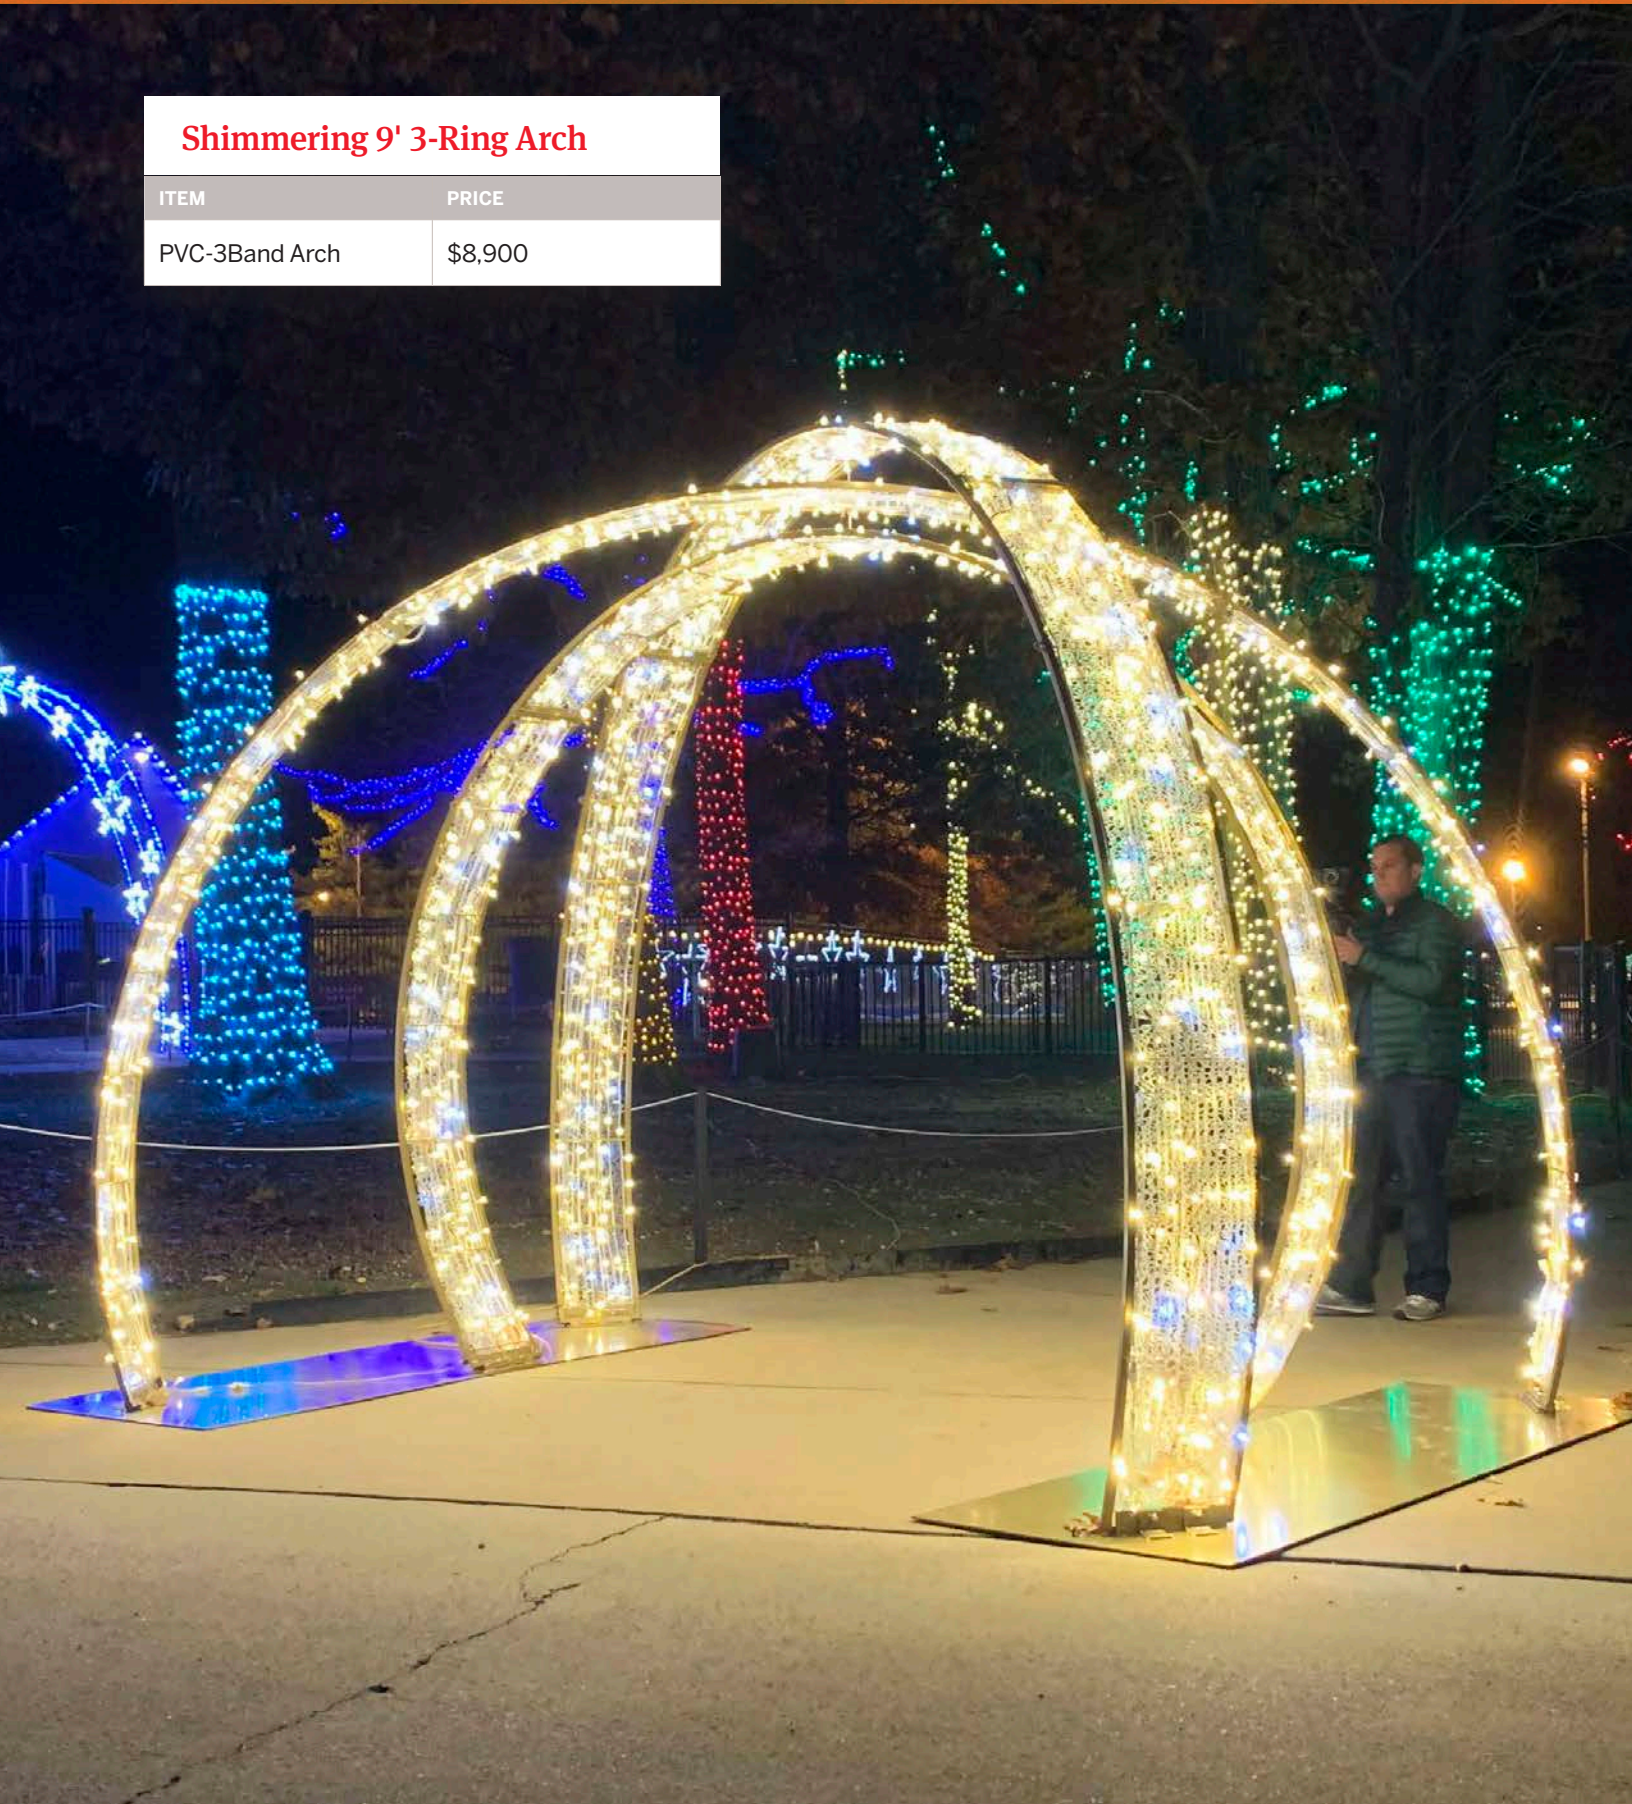

Shimmering 9' 3-Ring Arch

ITEM	PRICE
PVC-3Band Arch	$8,900