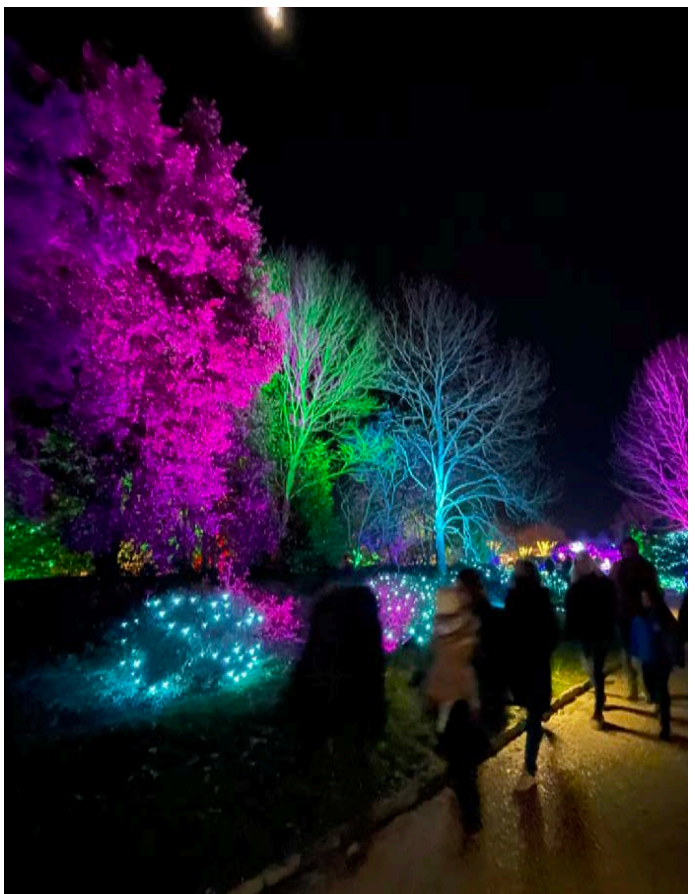

# 2D Silhouettes

WAVING SANTA (ANIMATED)

SIZE	PRICE
7' x 8'	\$3,481.00

WAVING SANTA (ANIMATED)

SIZE	PRICE
10' x 11.5'	\$5,750.00

WHIMSICAL WATER TOWER

PRICE
\$7,264.00

GUM DROP TREE