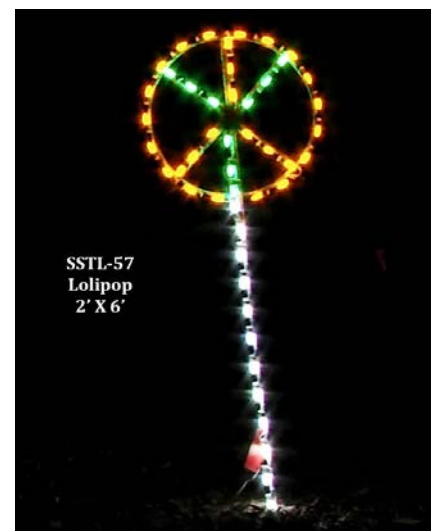

# 2D SILHOUETTES

ITEM	PRICE
Season's Greetings Marquee- LED	\$41,298.00

ITEM	PRICE
Elf Holding Two Packages	\$2,106.00

ITEM	PRICE
Candy Cane (6' x 12')	\$2,106.00

ITEM	PRICE
8' Standing Buck	\$906.00

ITEM	PRICE
Winter Wonderland	\$33,696.00

ITEM	PRICE
Wonderland Trees (12')	\$7,600.00
Wonderland Trees (15')	\$8,335.00

ITEM	PRICE
Old Man Winter (small)	\$15,860.00
Old Man Winter (large)	\$23,118.00

ITEM	PRICE
Lollipop	\$751.00