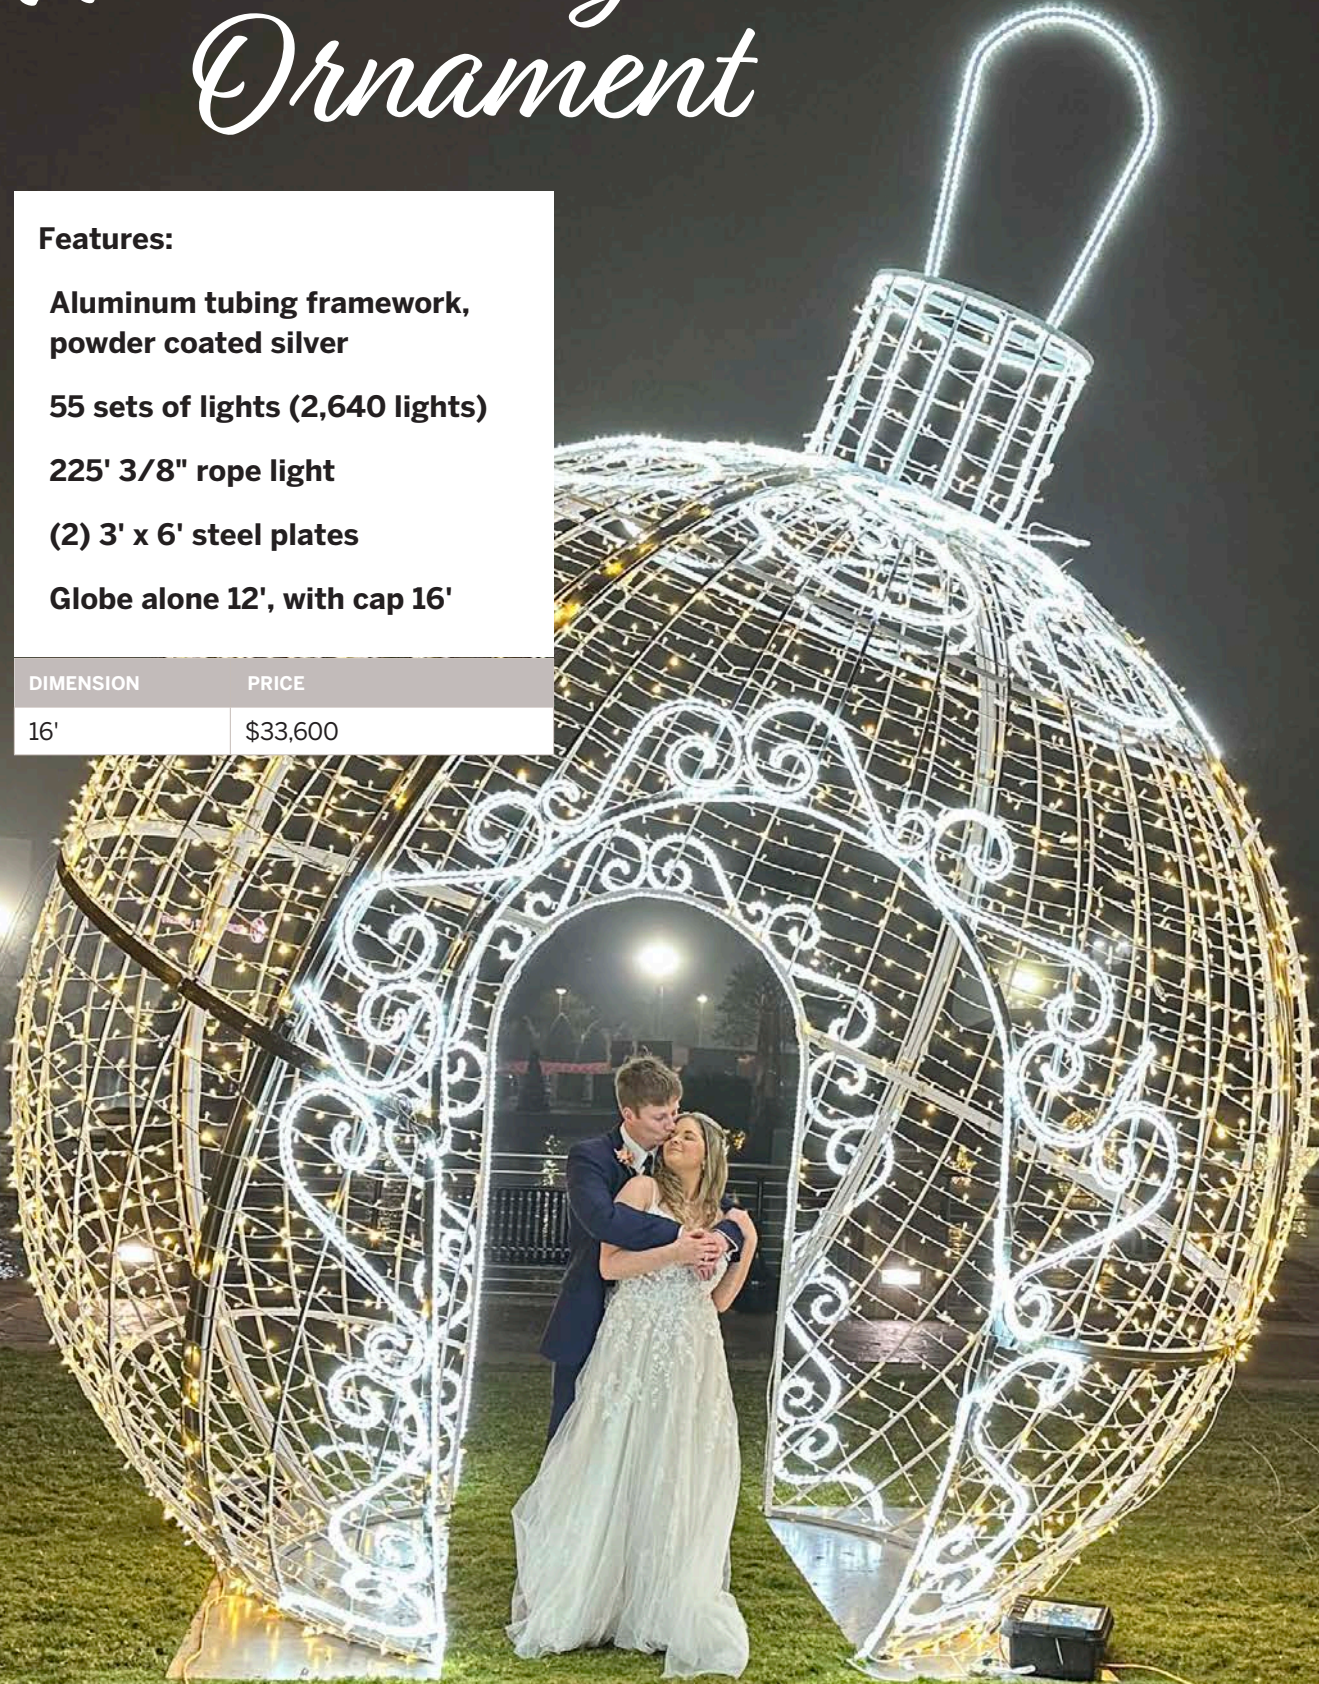

# Walkthrough Giftbox

**Features:**

**Aluminum tubing  
framework**

**Powder-coated Gold**

**65 sets of lights**

DIMENSION	PRICE
17'	\$43,000

# Walkthrough Ornament

**Features:**

**Aluminum tubing framework,  
powder coated silver**

**55 sets of lights (2,640 lights)**

**225' 3/8" rope light**

**(2) 3' x 6' steel plates**

**Globe alone 12', with cap 16'**

DIMENSION	PRICE
16'	\$33,600