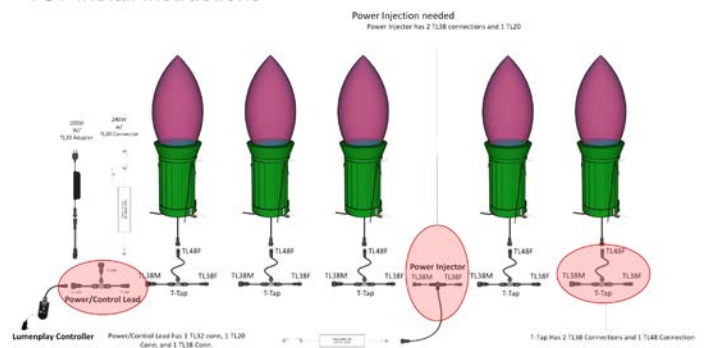

**Expansion Pack Includes**

- 24V DC 100W Power Supply with TL20 Adapter
- RGB Power Injector
- (2) 12' TL38 Extension Cables

SCAN TO SEE PRODUCT VIDEO

Color Changing Bulbs!

**TC7 Install Instructions**

*Bows*