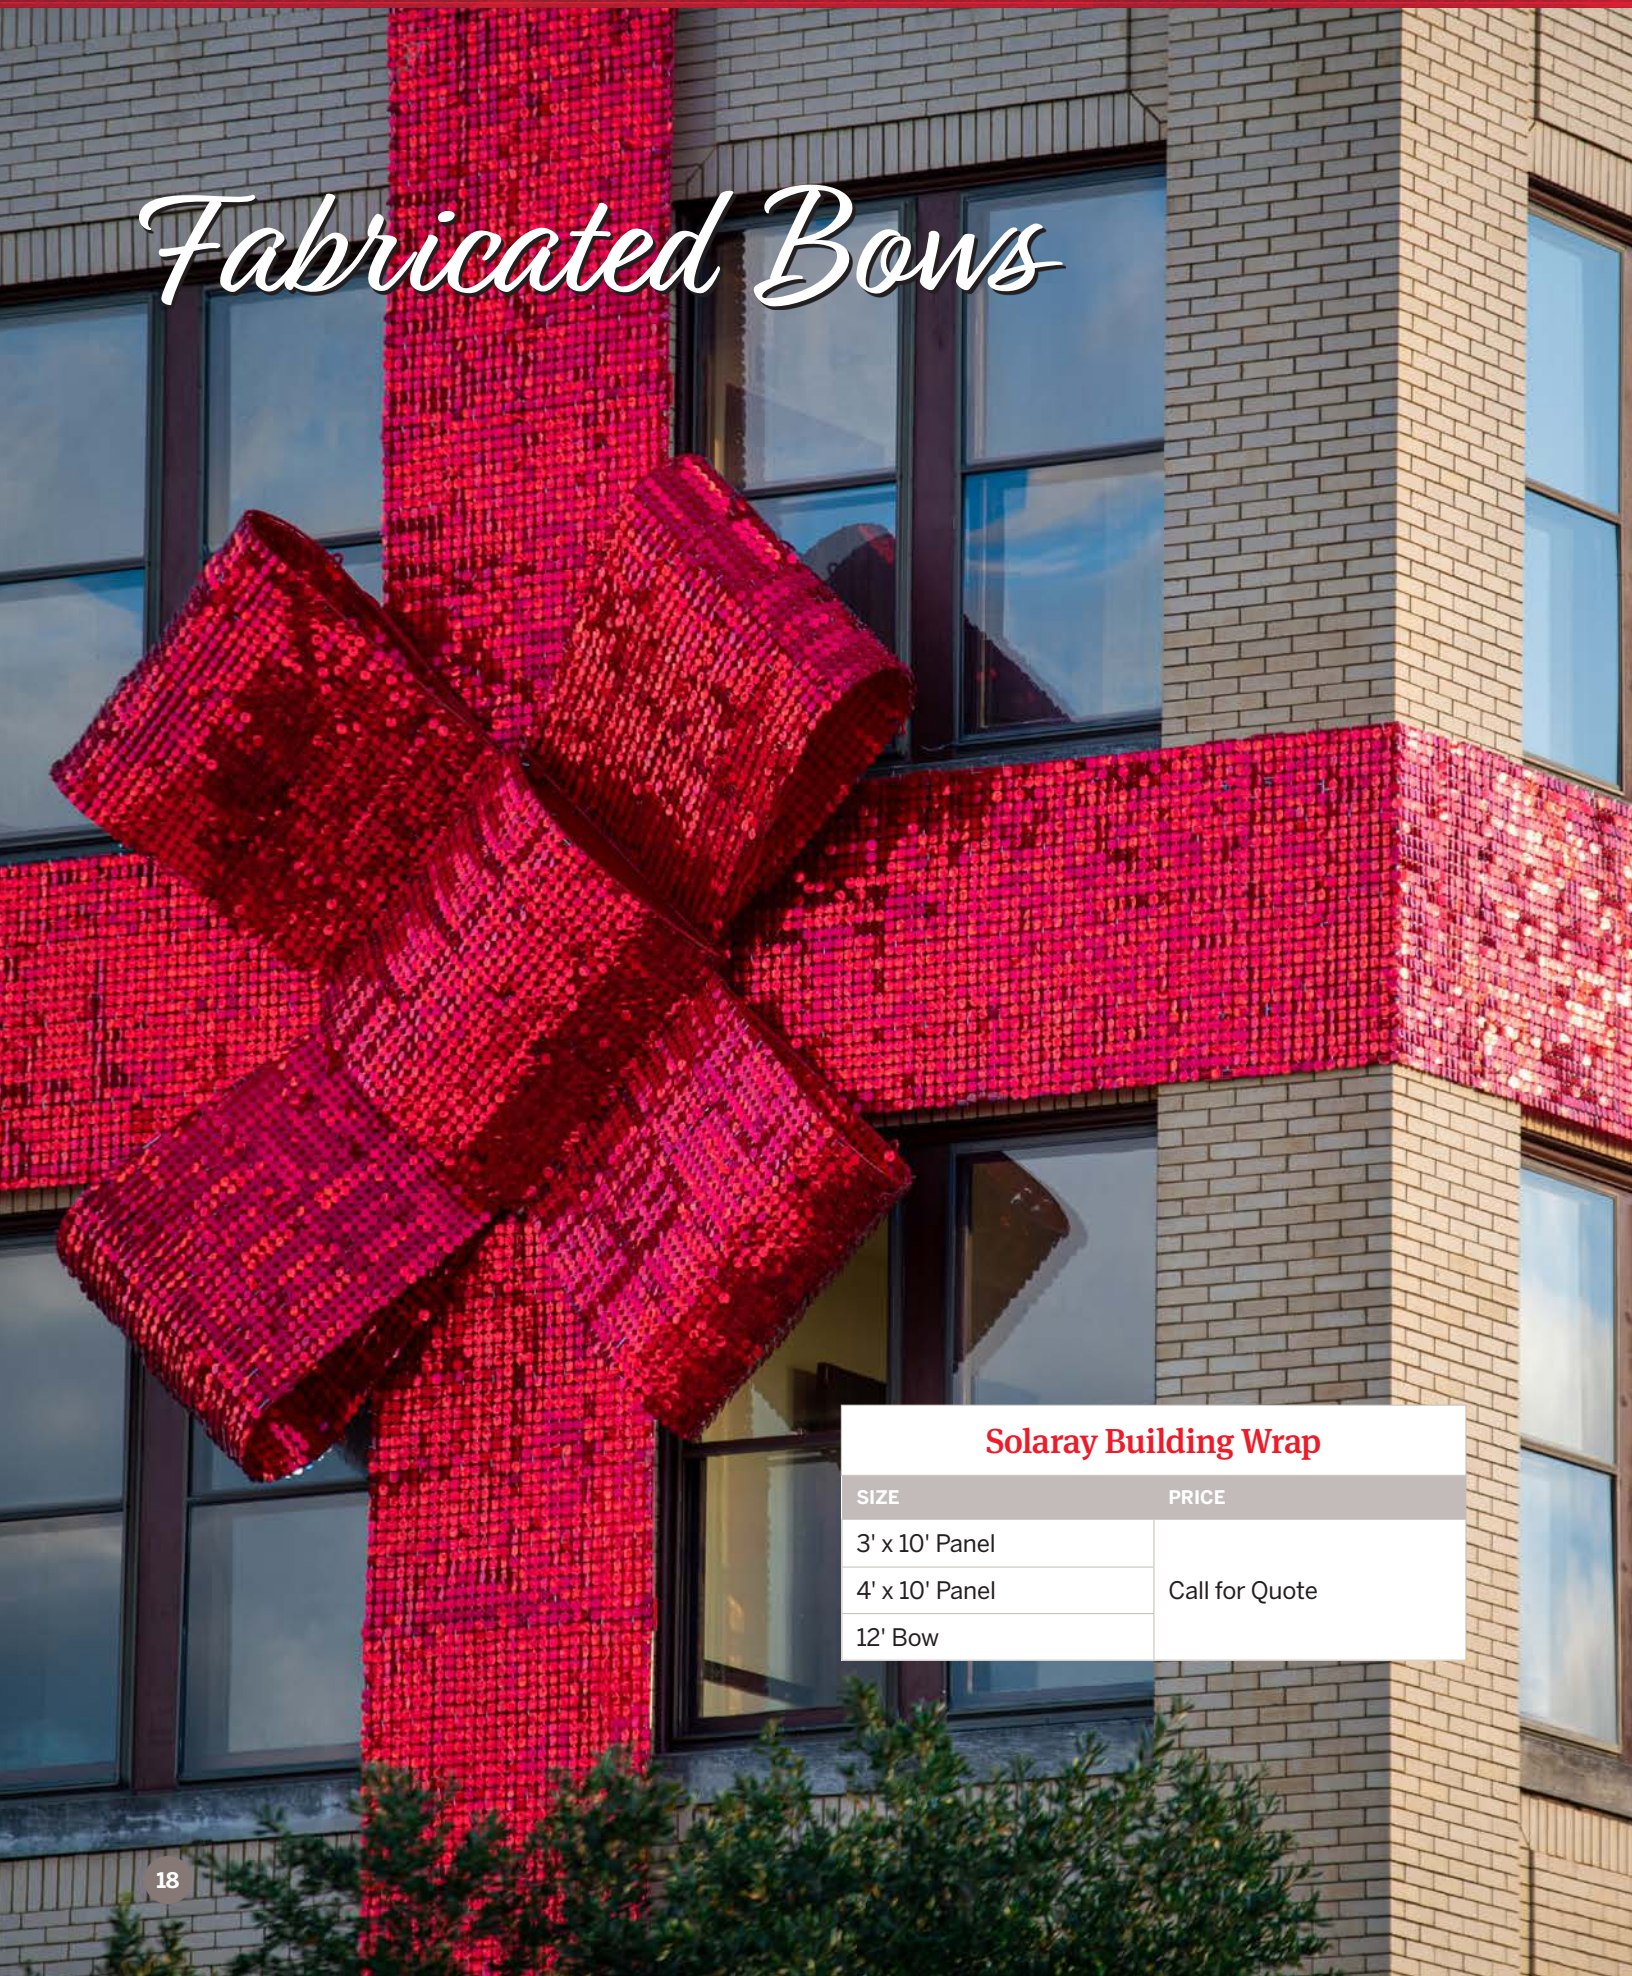

Fabricated Bows

Solaray Building Wrap

SIZE	PRICE
3' x 10' Panel	Call for Quote
4' x 10' Panel	
12' Bow