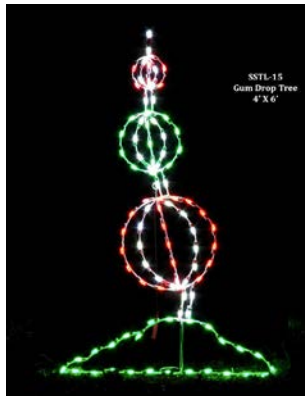

# 2D Silhouettes

WAVING SANTA (ANIMATED)

SIZE	PRICE
7' x 8'	\$3,481.00

WAVING SANTA (ANIMATED)

SIZE	PRICE
10' x 11.5'	\$5,750.00

WHIMSICAL WATER TOWER

PRICE
\$7,264.00

GUM DROP TREE