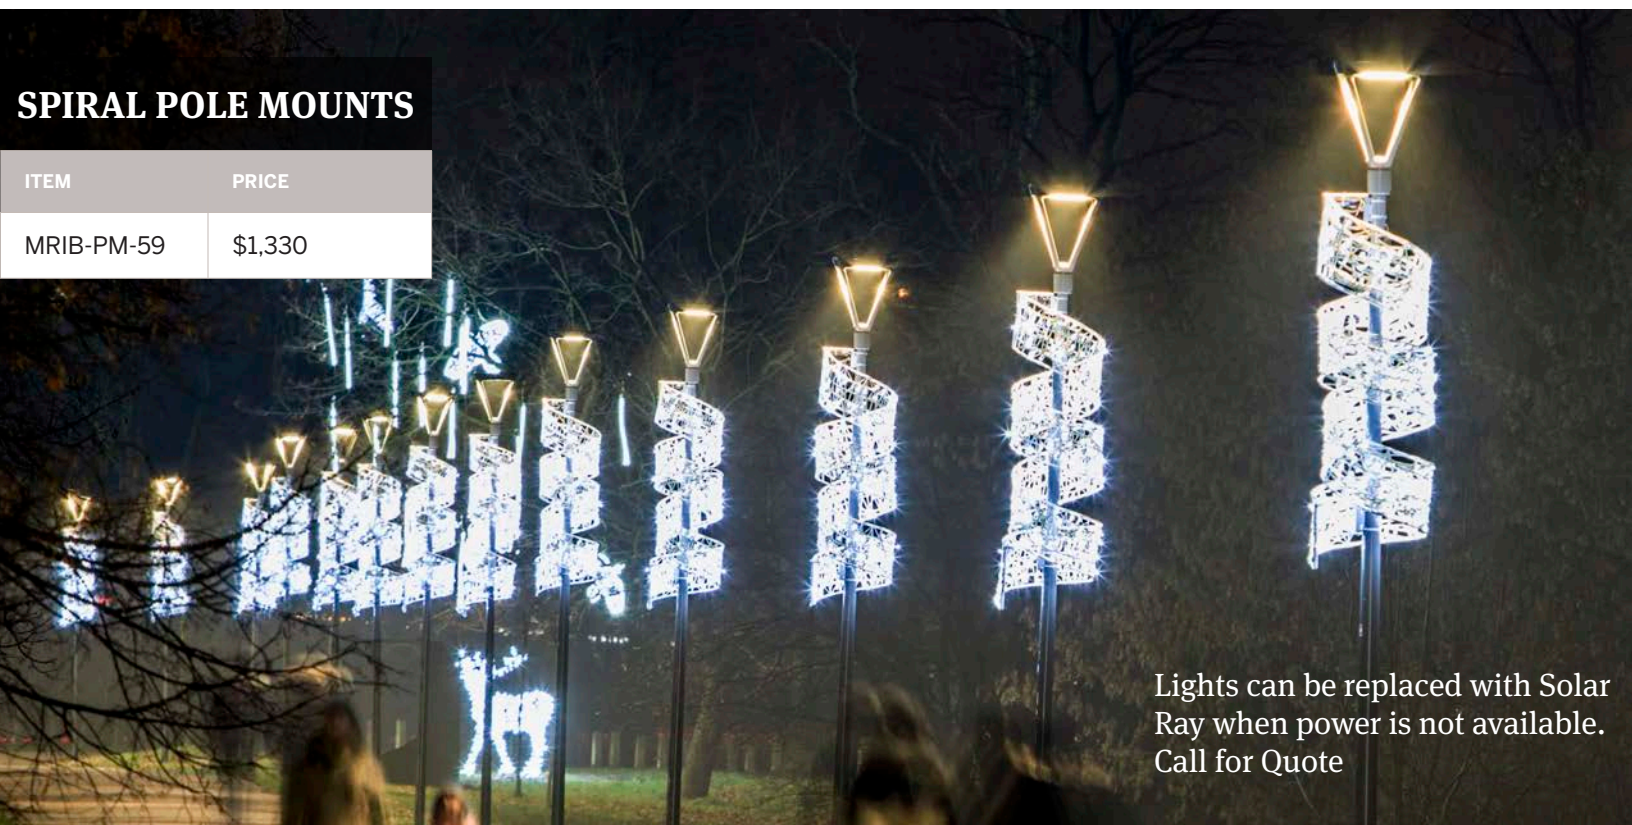

SPIRAL POLE MOUNTS

ITEM	PRICE
MRIB-PM-59	$1,330

Lights can be replaced with Solar Ray when power is not available.
Call for Quote