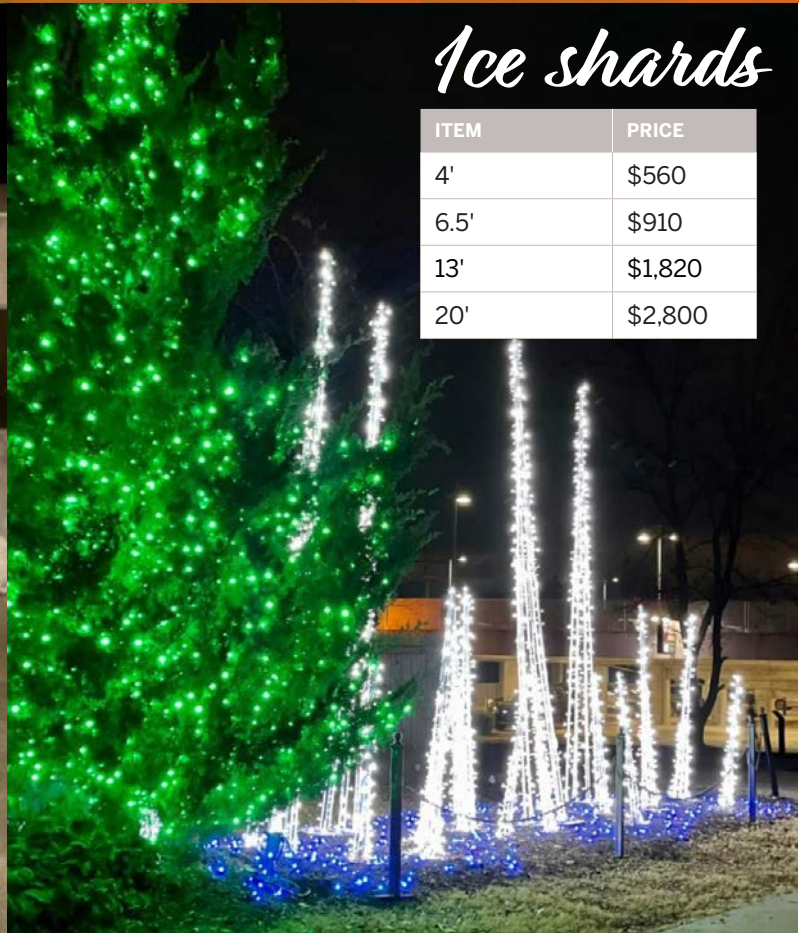

Ice shards

ITEM	PRICE
4'	$560
6.5'	$910
13'	$1,820
20'	$2,800