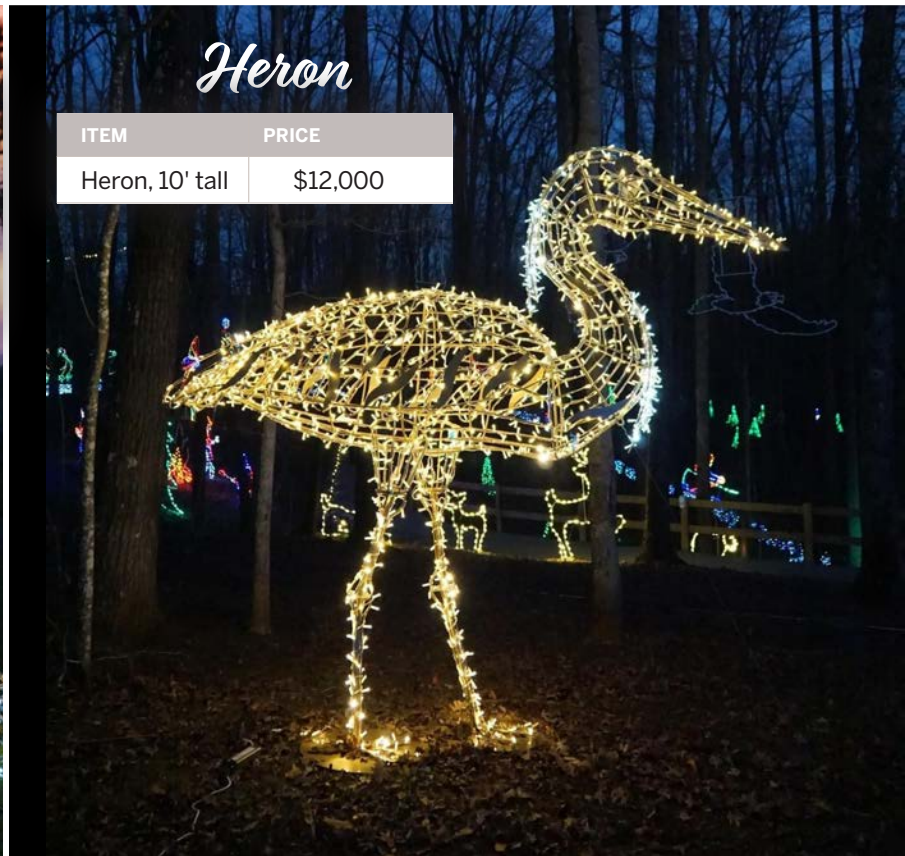

## Polar Bear & Cub

ITEM	PRICE
Polar Bear	\$13,000

8.5' 3D Polar Bear, powder-coated white and illuminated with 1,540 5mm cool white with cool white strobe LED lights.

ITEM	PRICE
Polar Bear Cub	\$11,000

4' 3D Polar Bear Cub, powder-coated white and illuminated with 700 5mm cool white with cool white strobe LED lights.

## Heron

ITEM	PRICE
Heron, 10' tall	\$12,000