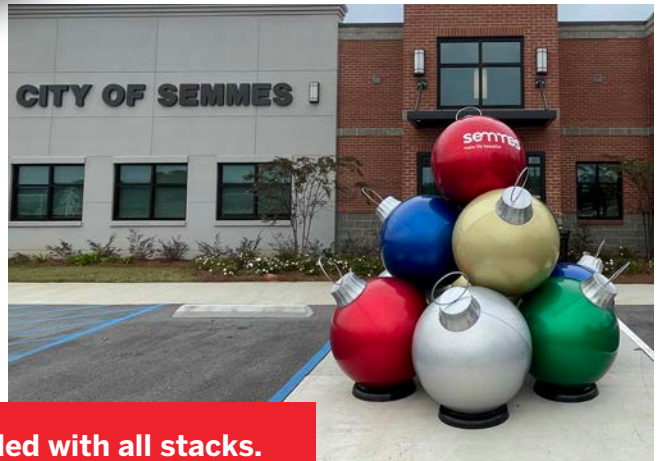

Framework is included with all stacks.