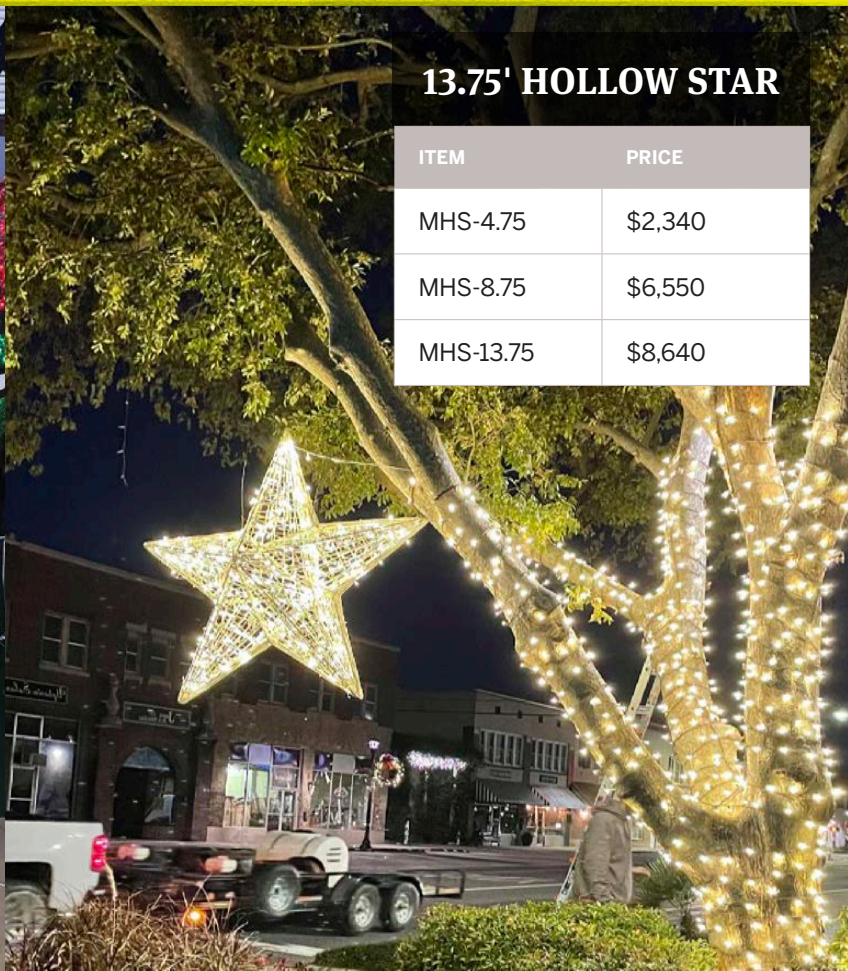

MASSON

13.75' HOLLOW STAR

ITEM	PRICE
MHS-4.75	$2,340
MHS-8.75	$6,550
MHS-13.75	$8,640