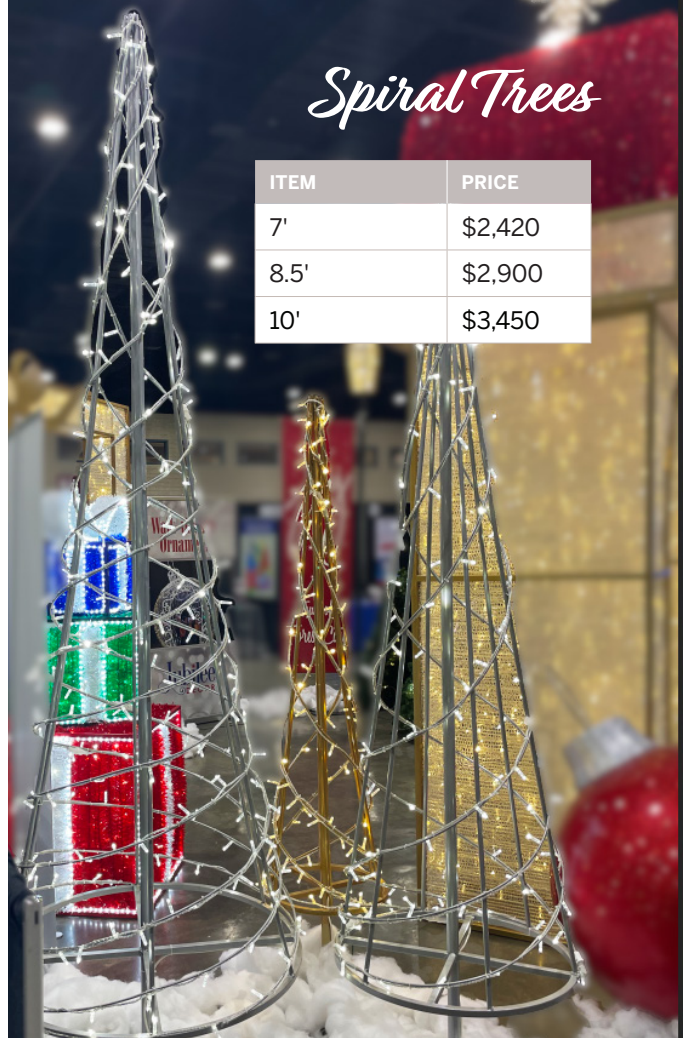

Spiral Trees