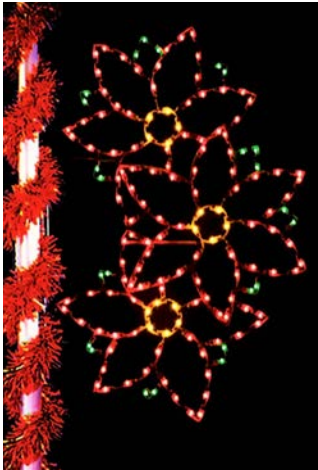

POLE DECORATIONS

PMCT72-TRIPLE-POINSETTIA