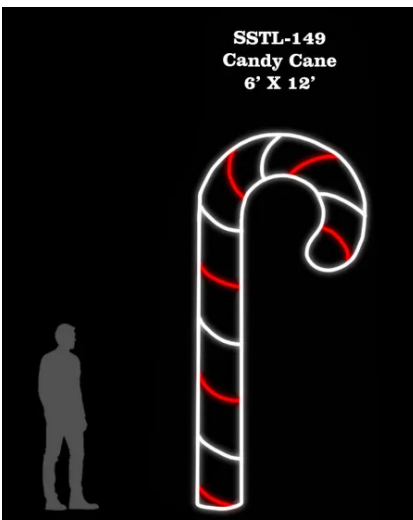

# 2D SILHOUETTES

ITEM	PRICE
Season's Greetings with Holly Marquee	\$7,383.00

ITEM	PRICE
Toy Train (Animated) <small>Toy Train (Animated) 28' X 9'</small>	\$12,053.00

ITEM	PRICE
Season's Greetings with Snowflakes	\$7,695.00

ITEM	PRICE
Deer Family (Set of 4)	\$3,324.00

# 2D SILHOUETTES

ITEM	PRICE
Season's Greetings Marquee- LED	\$41,298.00

ITEM	PRICE
Elf Holding Two Packages	\$2,106.00

ITEM	PRICE
Candy Cane (6' x 12')	\$2,106.00

ITEM	PRICE
8' Standing Buck	\$906.00

ITEM	PRICE
Winter Wonderland	\$33,696.00