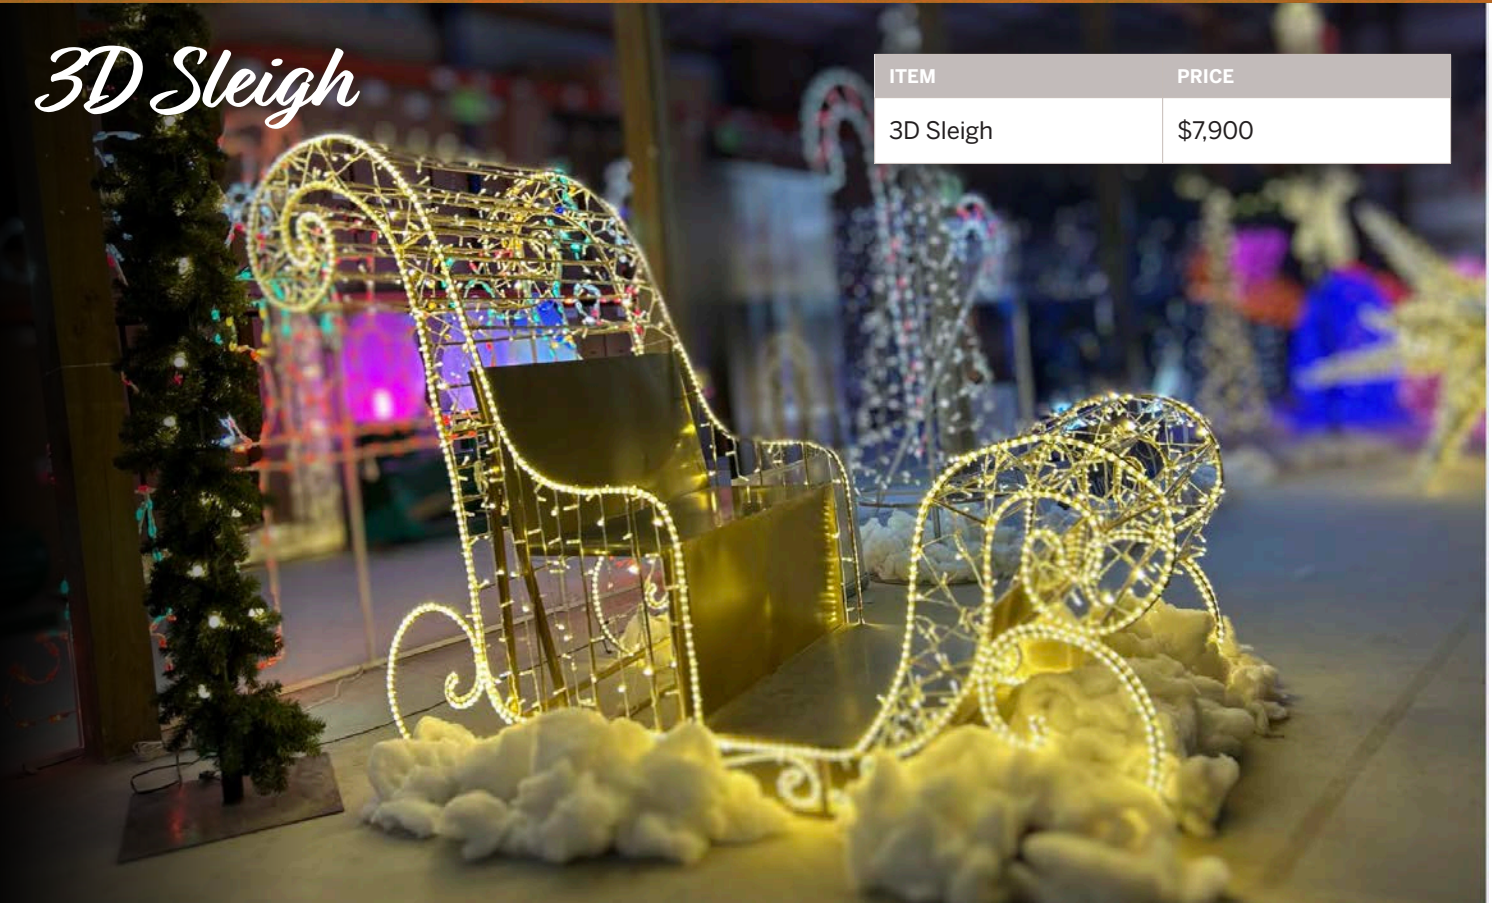

FABRICATED DISPLAYS

3D Sleigh

ITEM	PRICE
3D Sleigh	$7,900