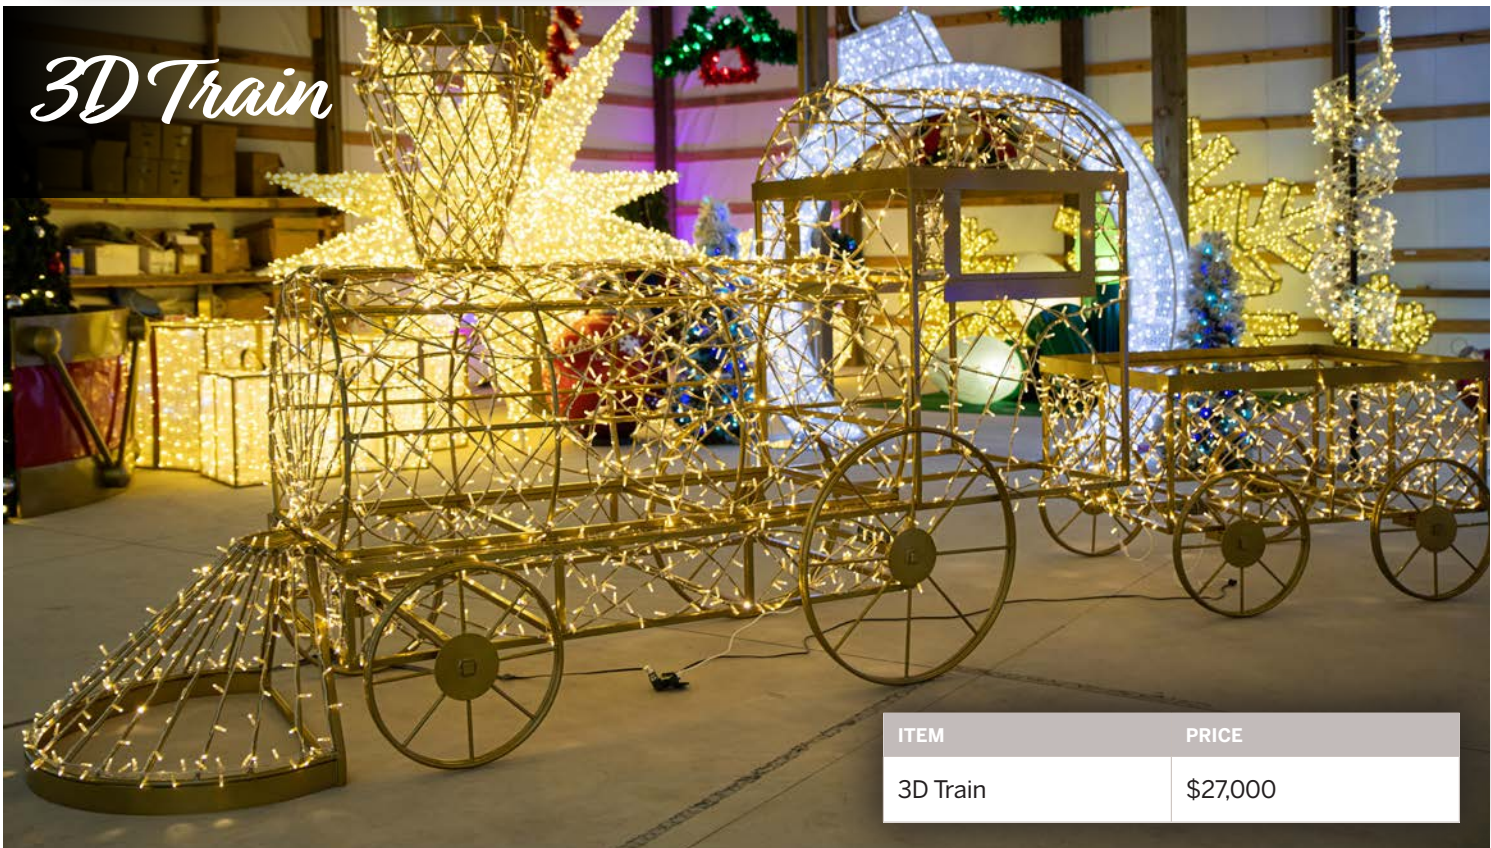

ITEM	PRICE
3D Train	$27,000