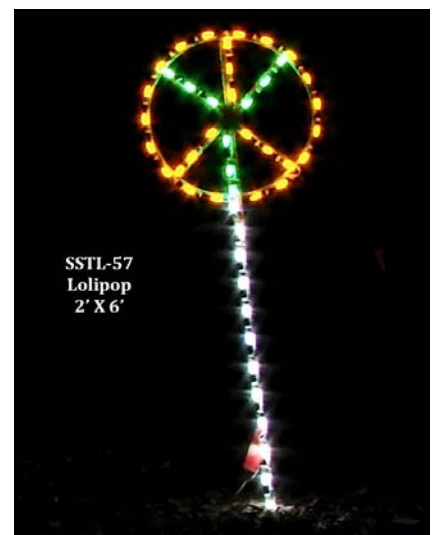

8' Standing Buck

ITEM

Winter Wonderland

ITEM

Wonderland Trees (12')

ITEM

Old Man Winter (small)

SSTL-57
Lollipop
2' X 6'