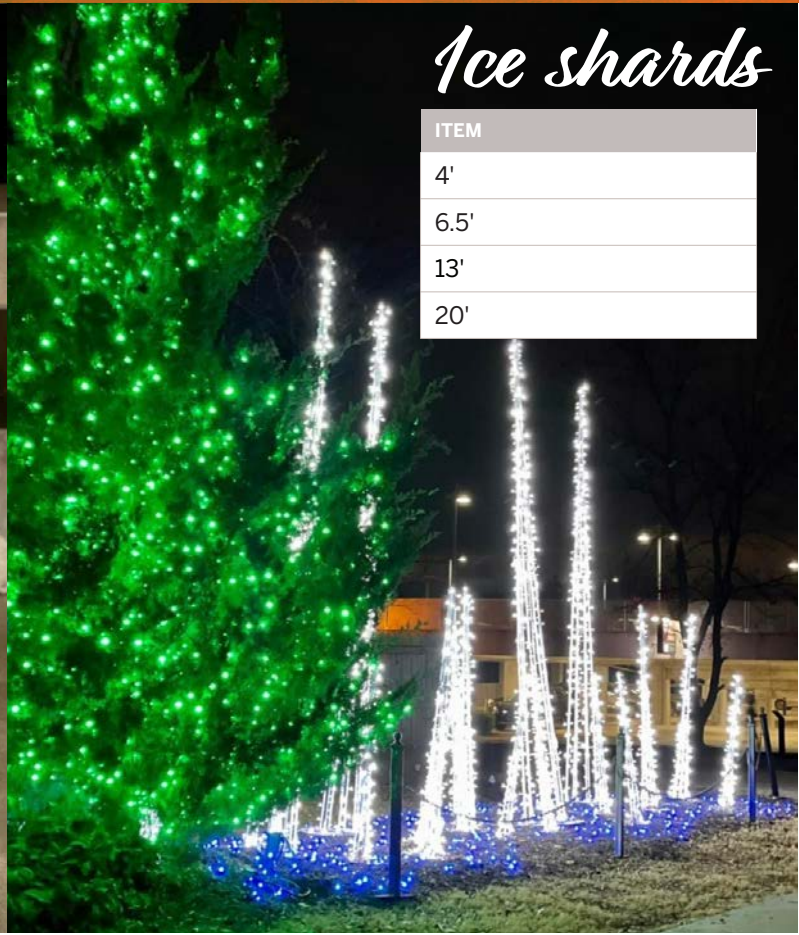

FABRICATED DISPLAYS

Ice shards

ITEM
4'
6.5'
13'
20'