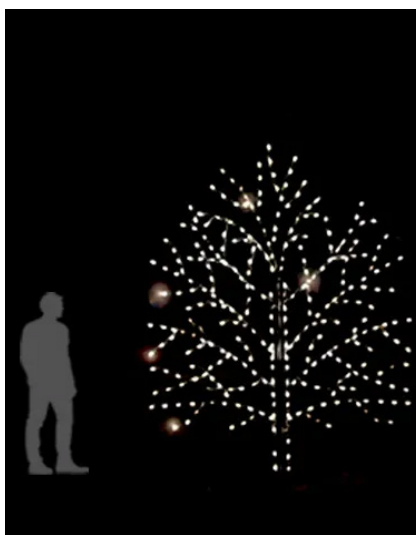

Candy Cane (6' x 12')

ITEM

Wonderland Trees (12')