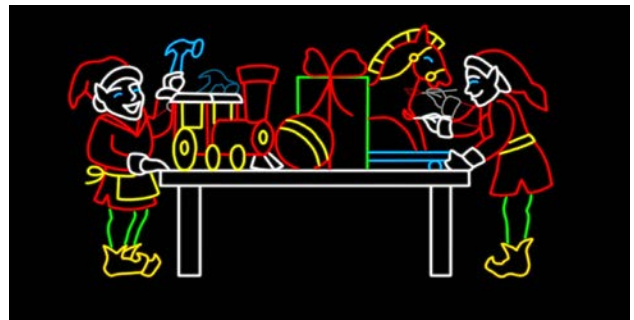

Toy Train (Animated)

ITEM