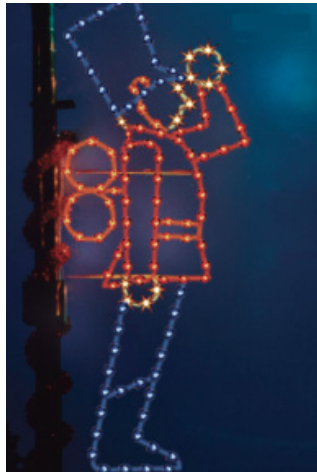

SALUTING-SOLDIER-PMCT-82