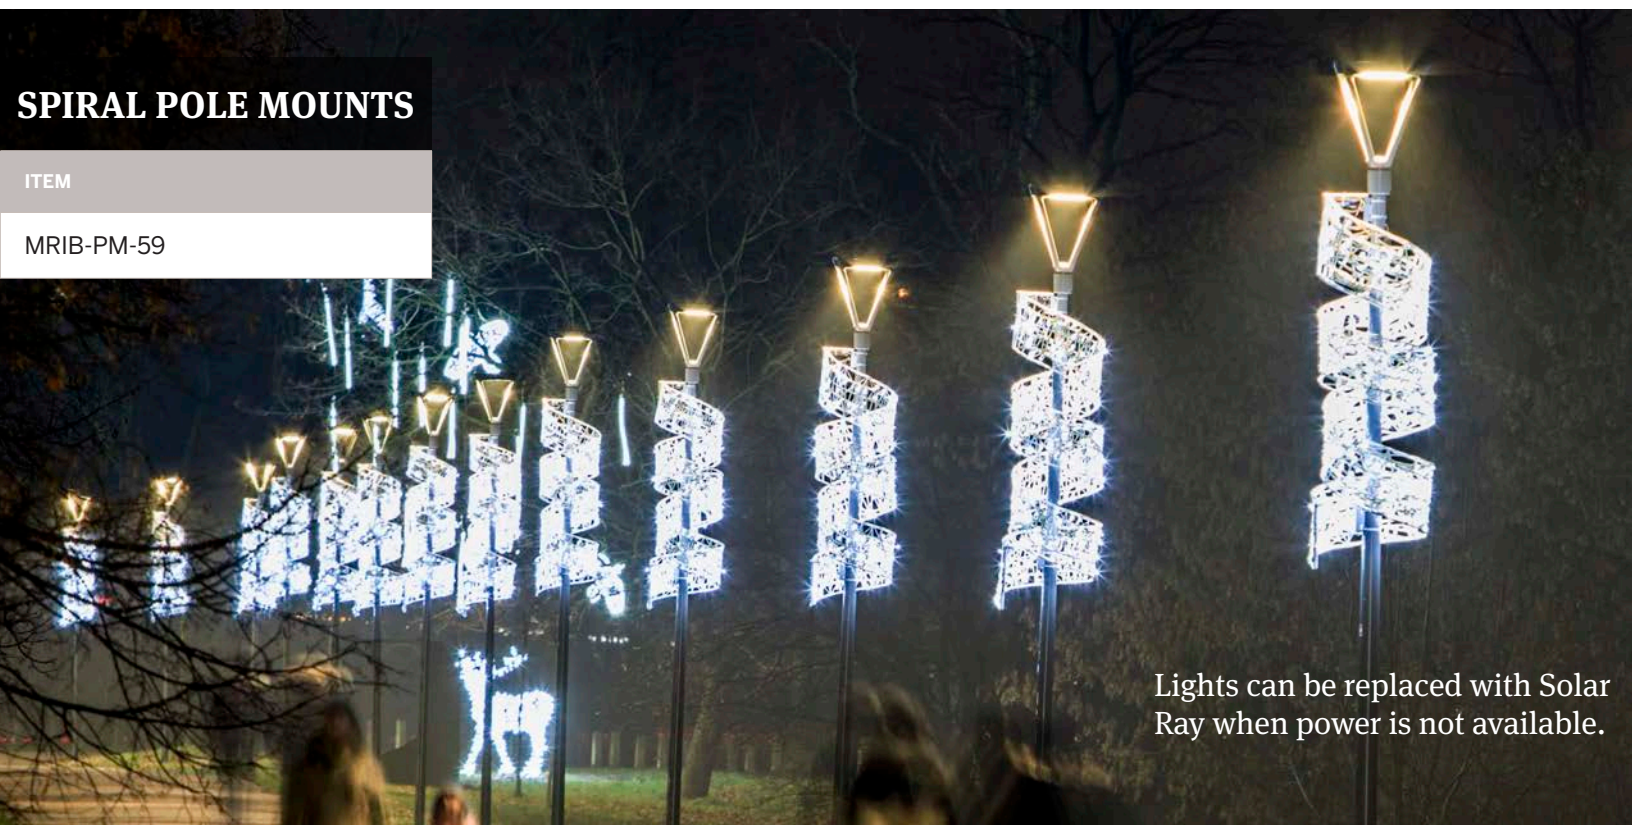

ITEM
MO-16
MO-20
MO-29
MO-39
MO-51

MASSON

13.75' HOLLOW STAR

ITEM
MHS-4.75
MHS-8.75
MHS-13.75

SPIRAL POLE MOUNTS

ITEM
MRIB-PM-59

Lights can be replaced with Solar Ray when power is not available.

ORB TREE