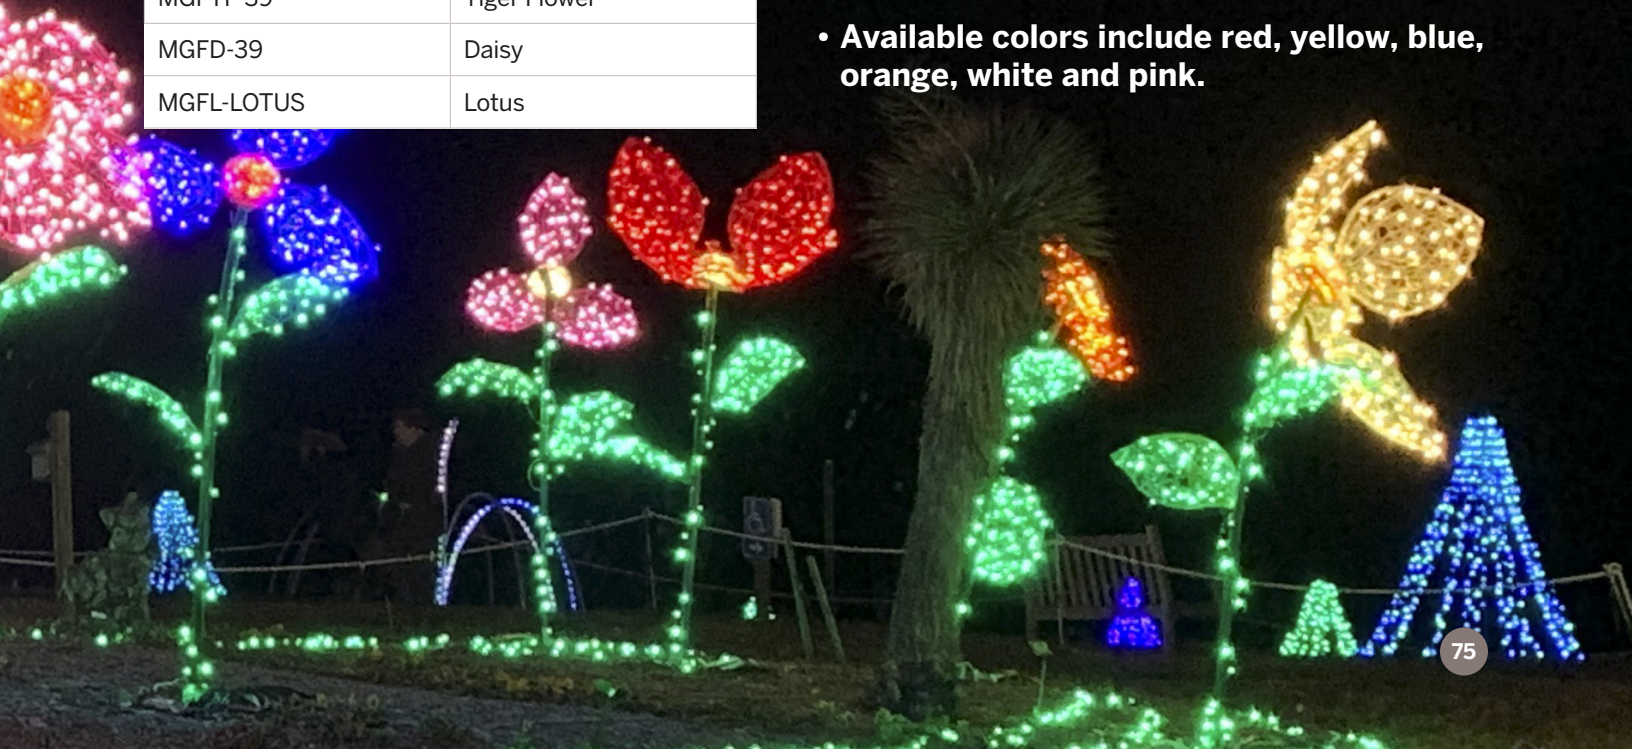

ITEM CODE	NAME
MGFWF-51	Wild Flower
MGFT-41	Tulip
MGFG-46	Geranium
MGFTF-39	Tiger Flower
MGFD-39	Daisy
MGFL-LOTUS	Lotus

- Indoor or outdoor use.
- Giant flowers include green stem and steel base plate, plus two lighted green leaves.
- Flower petals can be purchased separately. Can be hung or wall-mounted.
- Available colors include red, yellow, blue, orange, white and pink.