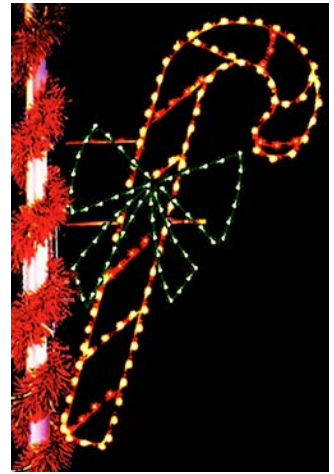

PMCT48-CANDY-CANE