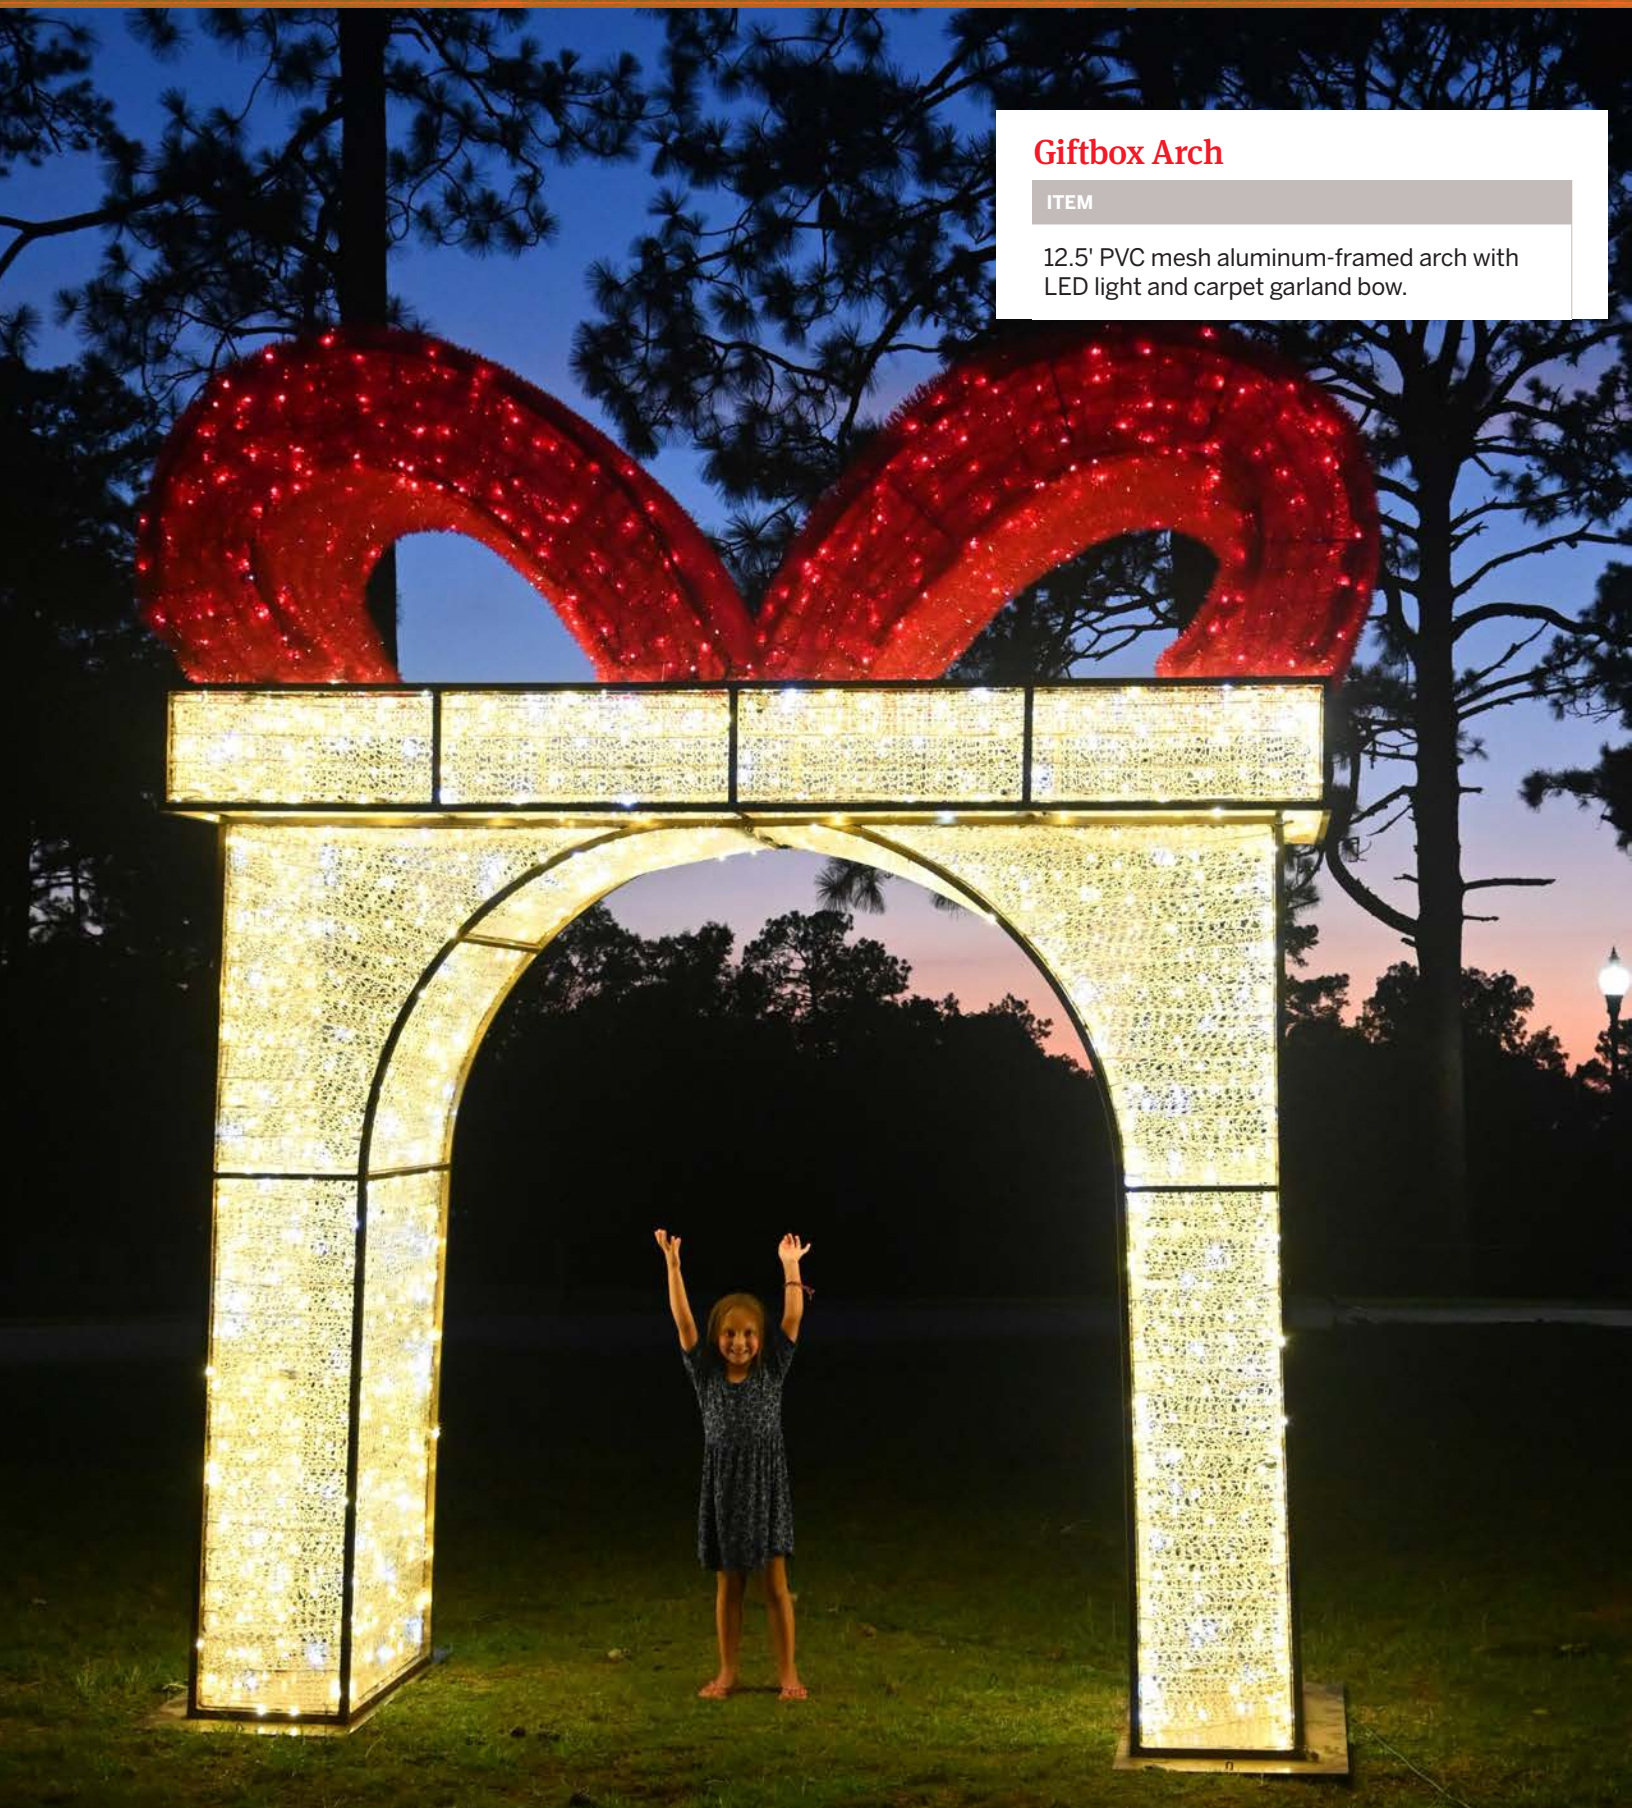

#VISITMANDAN

Branded Wreath Photo Op

FABRICATED DISPLAYS

Giftbox Arch

ITEM

12.5' PVC mesh aluminum-framed arch with LED light and carpet garland bow.

Shimmering 9' 3-Ring Arch

Walkthrough Giftbox