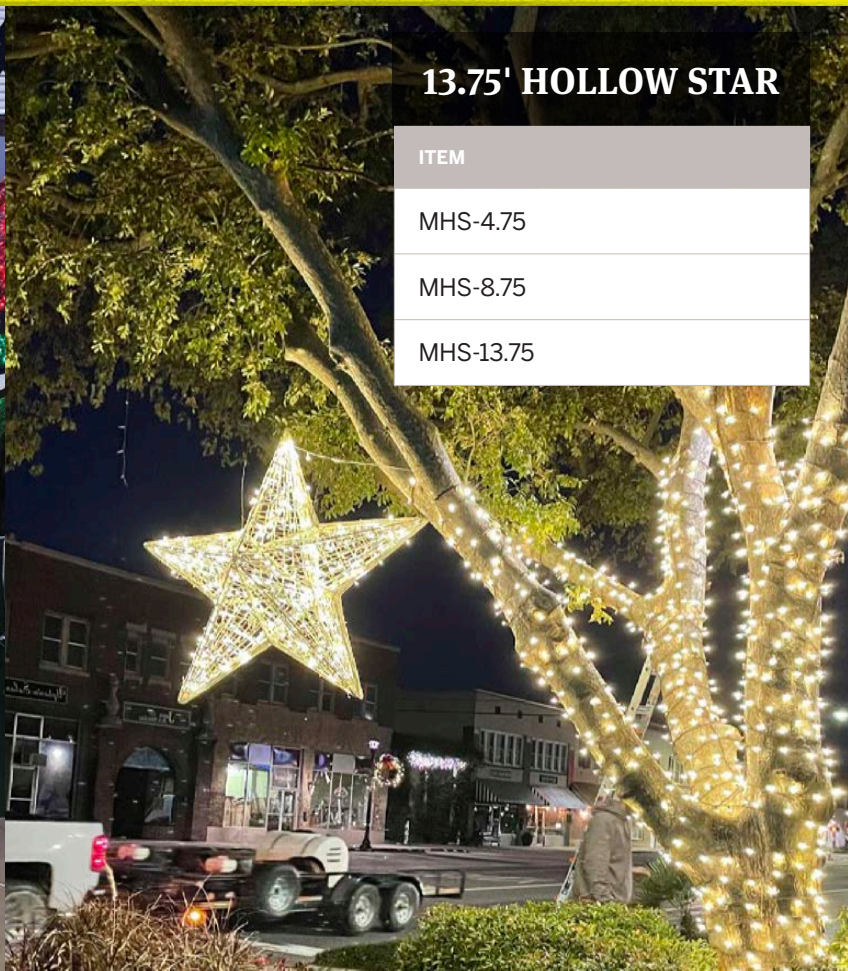

MASSON

13.75' HOLLOW STAR

ITEM
MHS-4.75
MHS-8.75
MHS-13.75