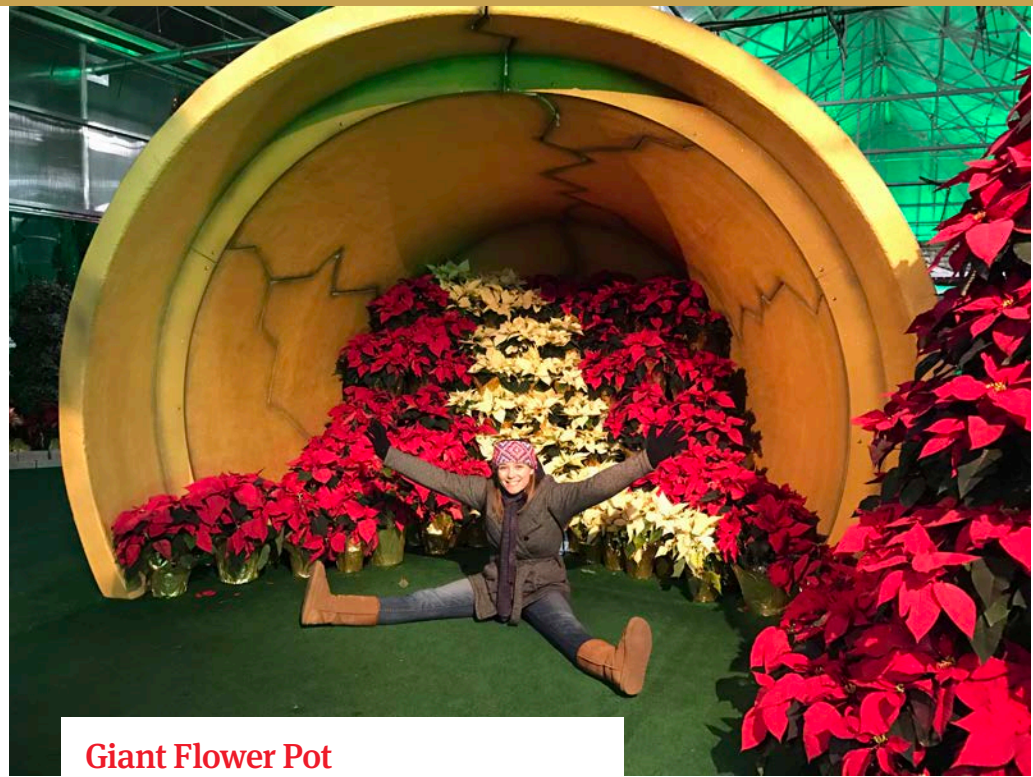

Give us a call today to get started on custom foam arches, decor, and more for all of your holiday projects!

CUSTOM FOAM

Ornament Bench

SIZE
6"
7'5"

- Includes crane pick up point

Santa's Sleigh

SIZE
10' x 6.5' with 48" bench

- Gift bag includes three visible presents

Bee

SIZE

36" L

Giant Flower Pot

SIZE

120" H x 144" W x 120" L

Peek-A-Boo Pumpkins