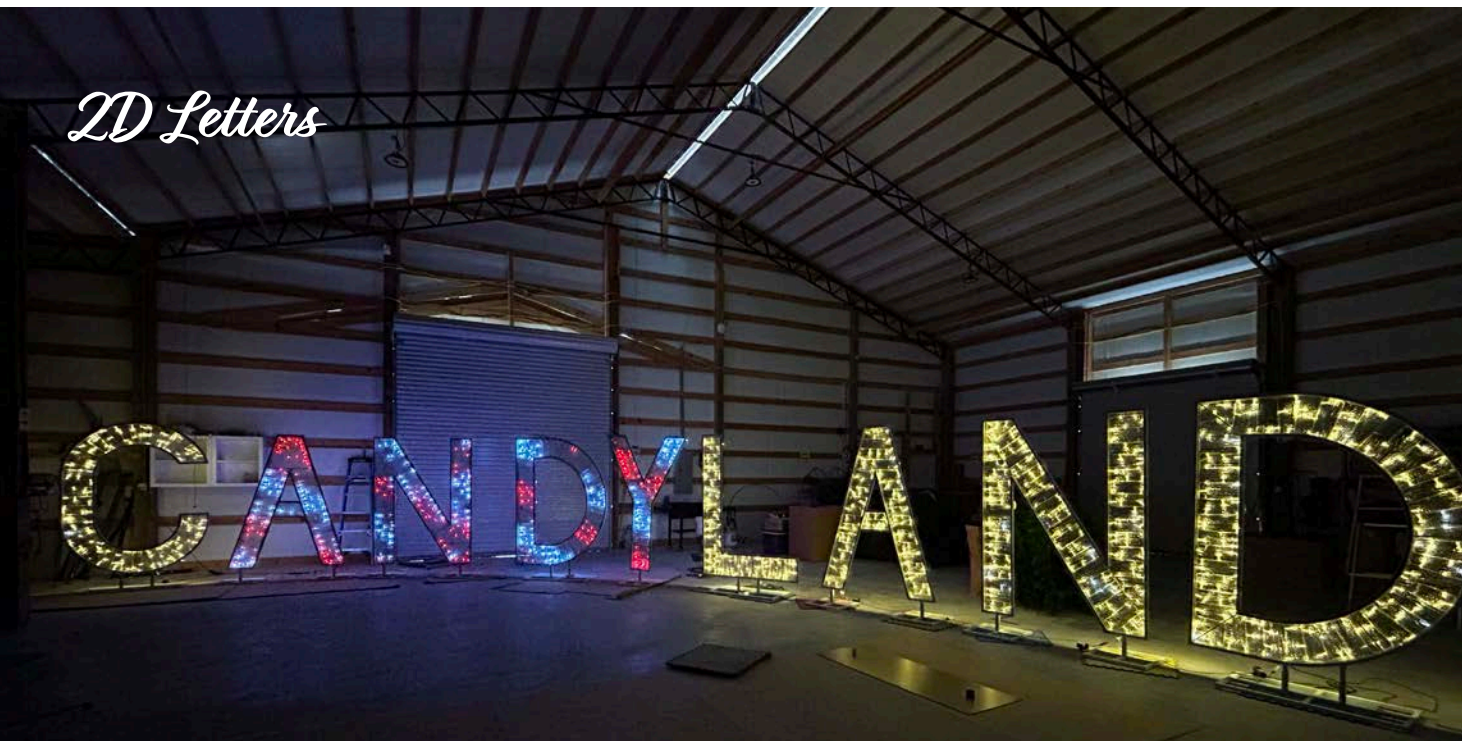

ITEM
MOT-25
MOT-17
MOT-12

FABRICATED DISPLAYS

Photo Booth

Spiral Trees

ITEM
7'
8.5'
10'

2D Letters

Shimmering GIFT BOXES

What a great addition to the base of your Christmas tree! Bows detach & boxes stack for easy storage. Available in a variety of colors.