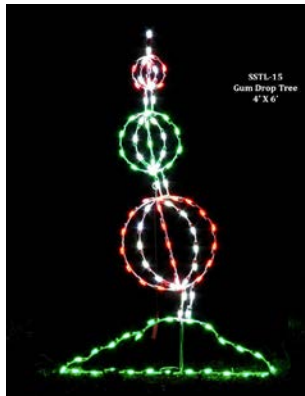

LIGHTS

Contact our Sales Reps today to see how we can help you light up your space!

LIGHTS

2D Silhouettes

WAVING SANTA (ANIMATED)

SIZE
7' x 8'

WAVING SANTA (ANIMATED)

SIZE
10' x 11.5'

WHIMSICAL WATER TOWER

GUM DROP TREE

2D SILHOUETTES

ITEM

Season's Greetings with Holly Marquee

Toy Train
(Animated)
28' X 9'

ITEM

Toy Train (Animated)