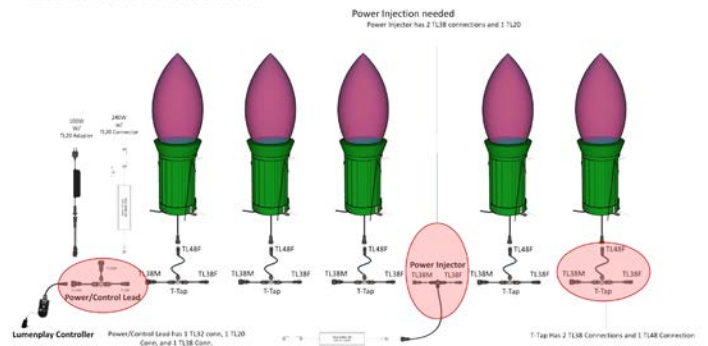

Expansion Pack Includes

- 24V DC 100W Power Supply with TL20 Adapter
- RGB Power Injector
- (2) 12' TL38 Extension Cables

SCAN TO SEE PRODUCT VIDEO

Color Changing Bulbs!

TC7 Install Instructions

Bows

Bow Materials