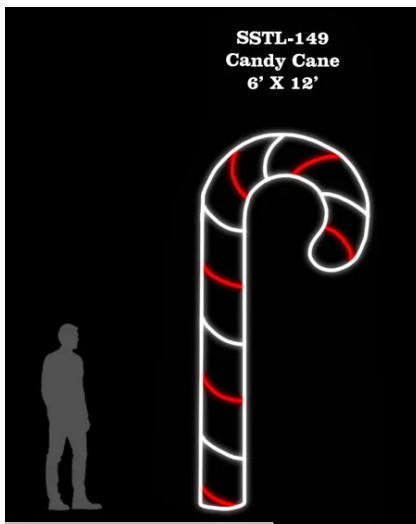

Fisherman

SSCT-95
Elves Building Toys
14' X 7.5'
animated

ITEM

Elves Building Toys (14' x 7.5')

ITEM

Deer Family (Set of 4)

2D SILHOUETTES

ITEM

Season's Greetings Marquee- LED

SSTL-14
Elf Holding Two Packages
8.5' X 9.5'

ITEM

Elf Holding Two Packages

SSTL-149
Candy Cane
6' X 12'

ITEM

Candy Cane (6' x 12')

ITEM