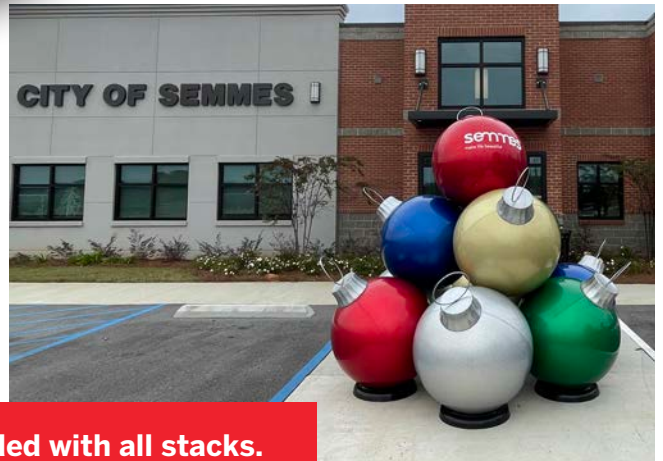

Framework is included with all stacks.