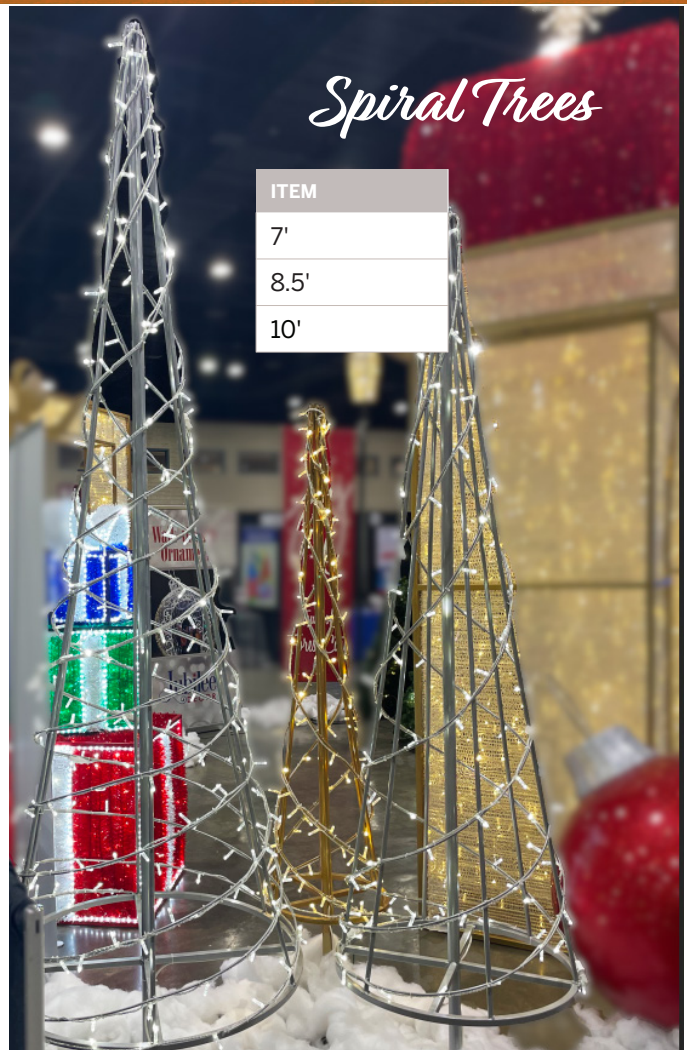

ITEM
MOT-25
MOT-17
MOT-12

FABRICATED DISPLAYS

Photo Booth

Spiral Trees

ITEM
7'
8.5'
10'

2D Letters

Shimmering GIFT BOXES

What a great addition to the base of your Christmas tree! Bows detach & boxes stack for easy storage. Available in a variety of colors.

SIZE
24"
30"
36"
40"

Sizes are to the top of the bow.

▼ 40"

▼ 36"

▼ 30"

▼ 24"

FABRICATED DISPLAYS

▶ SHIMMERING RINGS